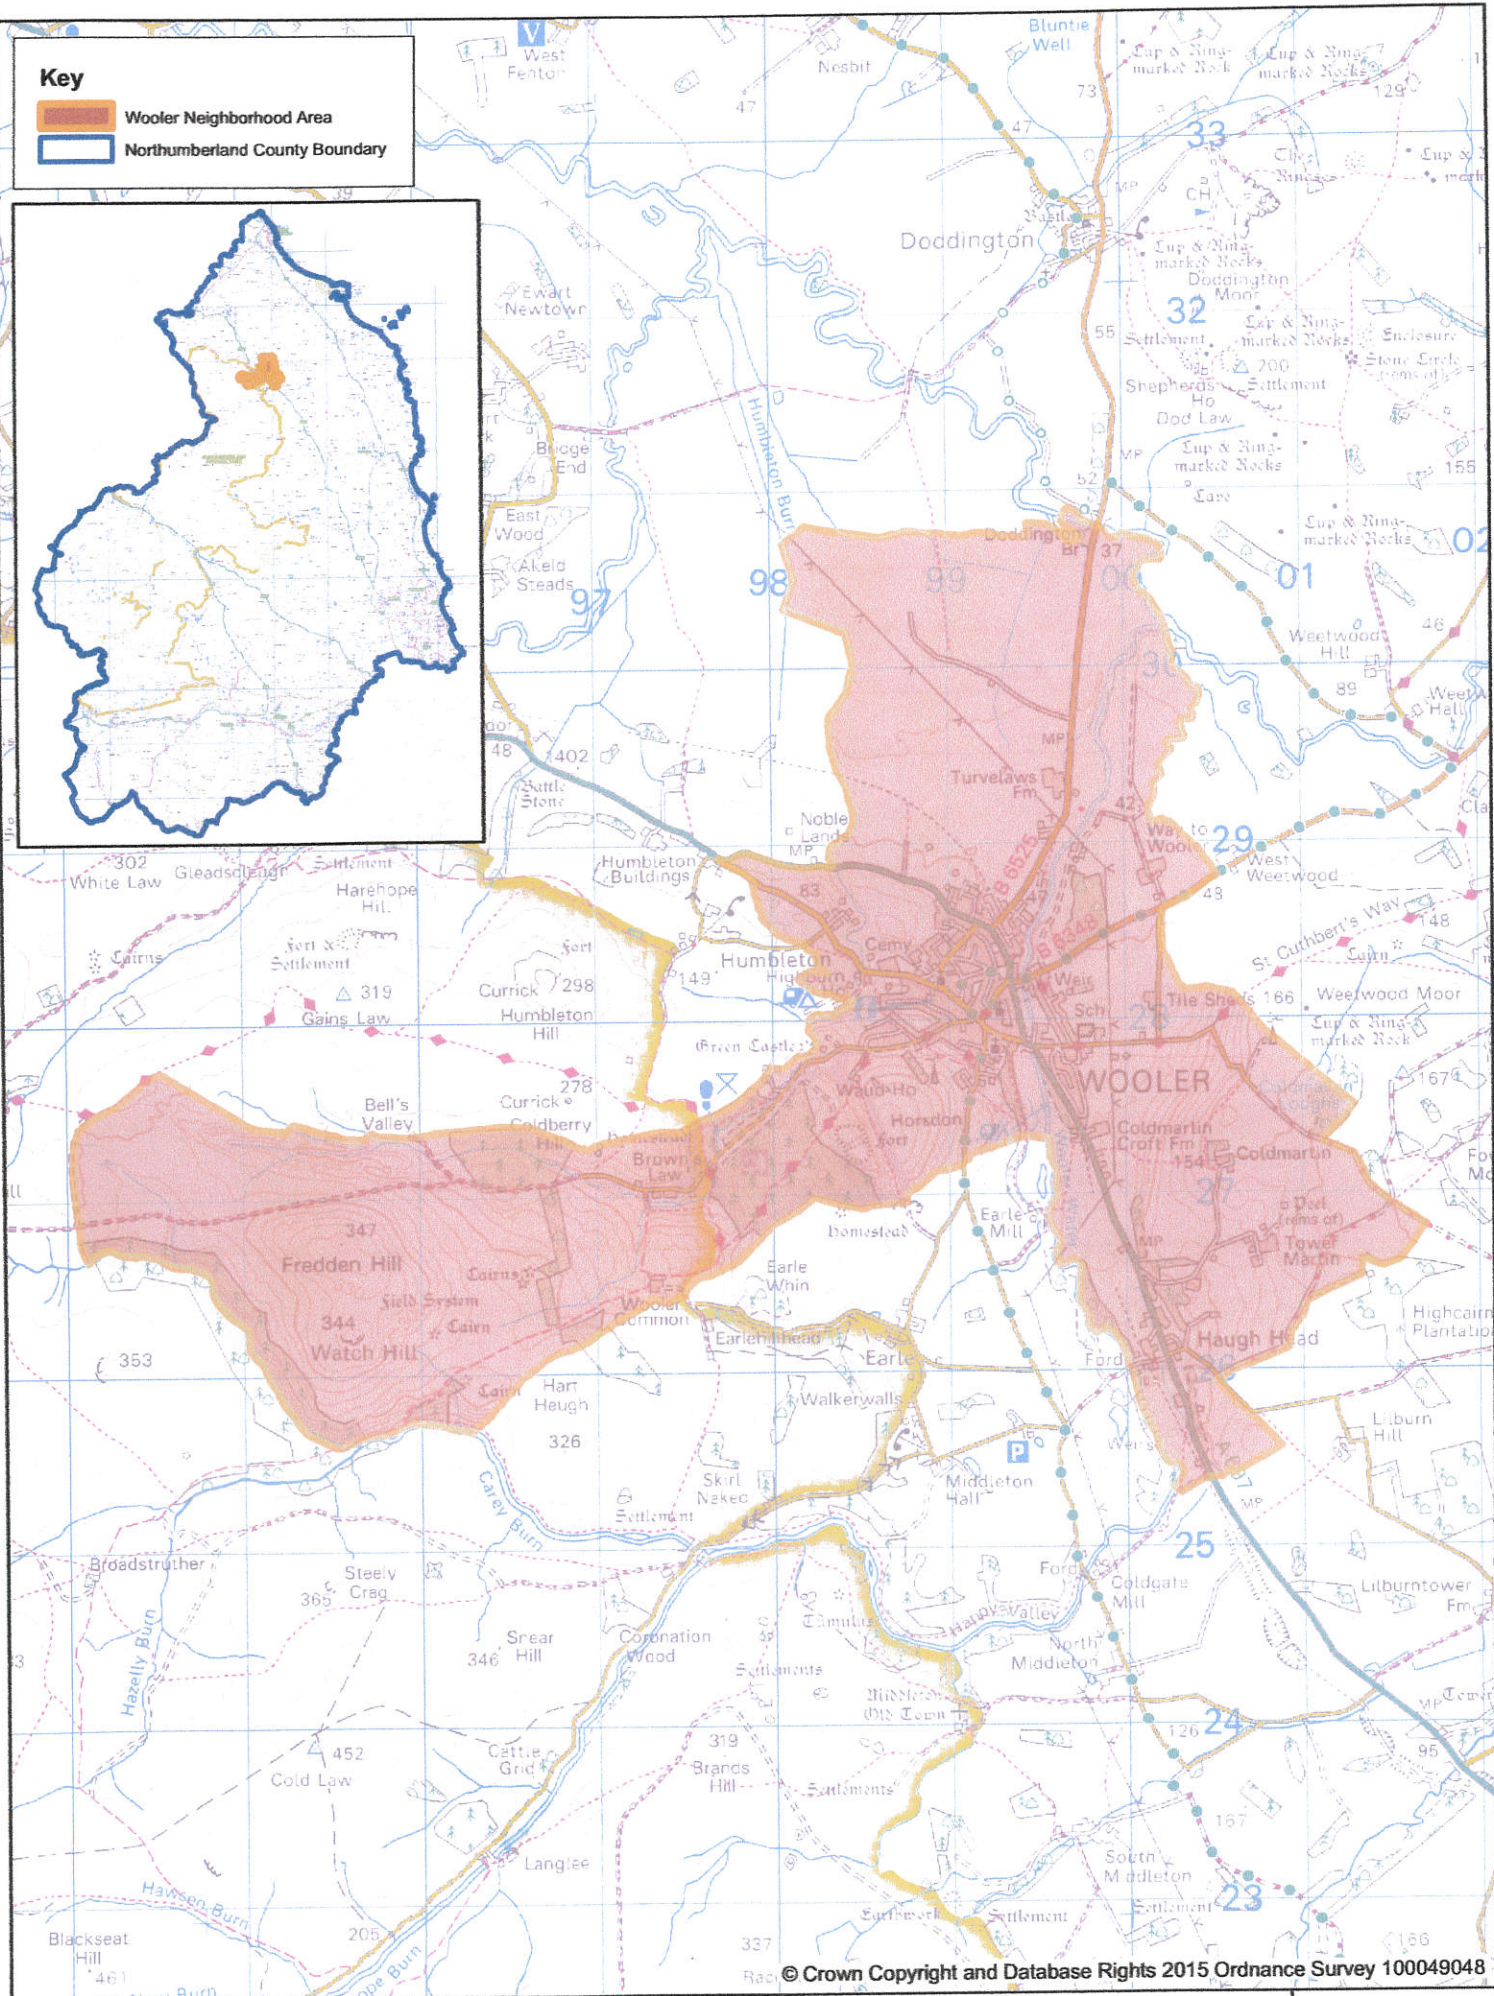

Key

-  Wooler Neighborhood Area
-  Northumberland County Boundary

© Crown Copyright and Database Rights 2015 Ordnance Survey 100049048

NORTHUMBERLAND
Northumberland County Council

Wooler
Neighbourhood Area

DO NOT
SCALE